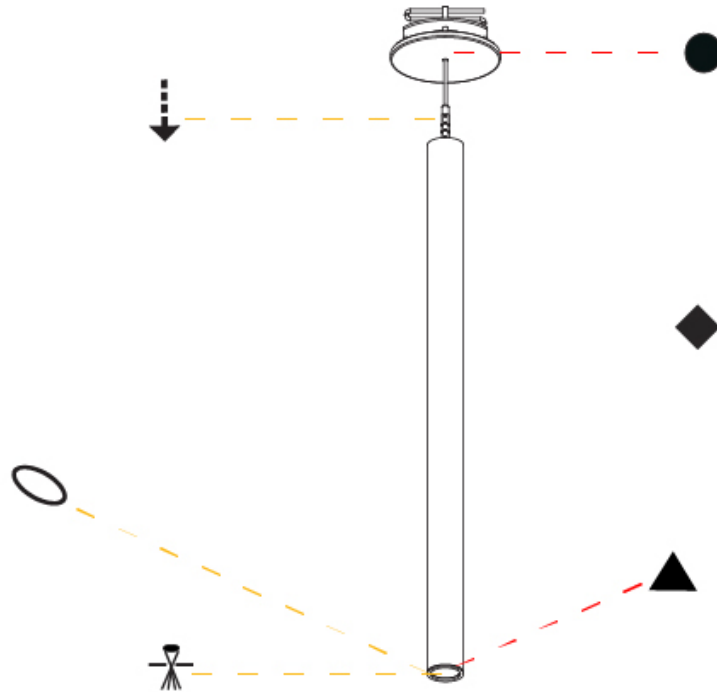

PHYSICAL

Shape: Cylinder
 Diameter (mm): 28
 Diameter (in): 1 1/8
 Height (mm): 450
 Height (in): 17 11/16
 Max. Overall Height (mm): 2450
 Max. Overall Height (in): 96 7/16
 Min. Recessing Depth (mm): 75
 Min. Recessing Depth (in): 2 15/16
 Light Distribution: Downlight
 Weight (kg): 0.504
 Weight (lbs): 1.11
 Diffuser: Shine Ring - Opal / Yellow / Orange / Red / Blue / Green
 Fixture Finish: SSR / BKV / CWI / CRY / HAB / UFT / ITA / RUA / FTG / MYG / LOD / PUS / FRO / FUP / KIA / POP / BLS / SPG / MEY / GOH / GUM / CHC / COM / ABZ / JAG / OBR / MOS / ROR
 Fixture Material: Aluminum
 Cable Details: 2000mm or 4000mm Black Cable
 Cut-out Measurements: 68mm / 2 11/16"

HANGOVER PLUG SHINE MONOPOINT RECESSED CANOPY SUSPENSION

A30844-

PROJECT _____

TYPE _____

SPECIFIER _____

QUANTITY _____

DATE _____

A

Shape: Cylinder
 Diameter (mm): 28
 Diameter (in): 1 1/8
 Height (mm): 450
 Height (in): 17 11/16
 Max. Overall Height (mm): 2450
 Max. Overall Height (in): 96 7/16
 Light Distribution: Downlight
 Weight (kg): 0.504
 Weight (lbs): 1.11
 Fixture Finish: [SSR / BKV / CWI / CRY / HAB / UFT / ITA / RUA / FTG / MYG / LOD / PUS / FRO / FUP / KIA / POP / BLS / SPG / MEY / GOH / GUM / CHC / COM / ABZ / JAG / OBR / MOS / ROR](#)
 Fixture Material: Aluminum
 Cable Details: [2000mm or 4000mm Black Cable](#)